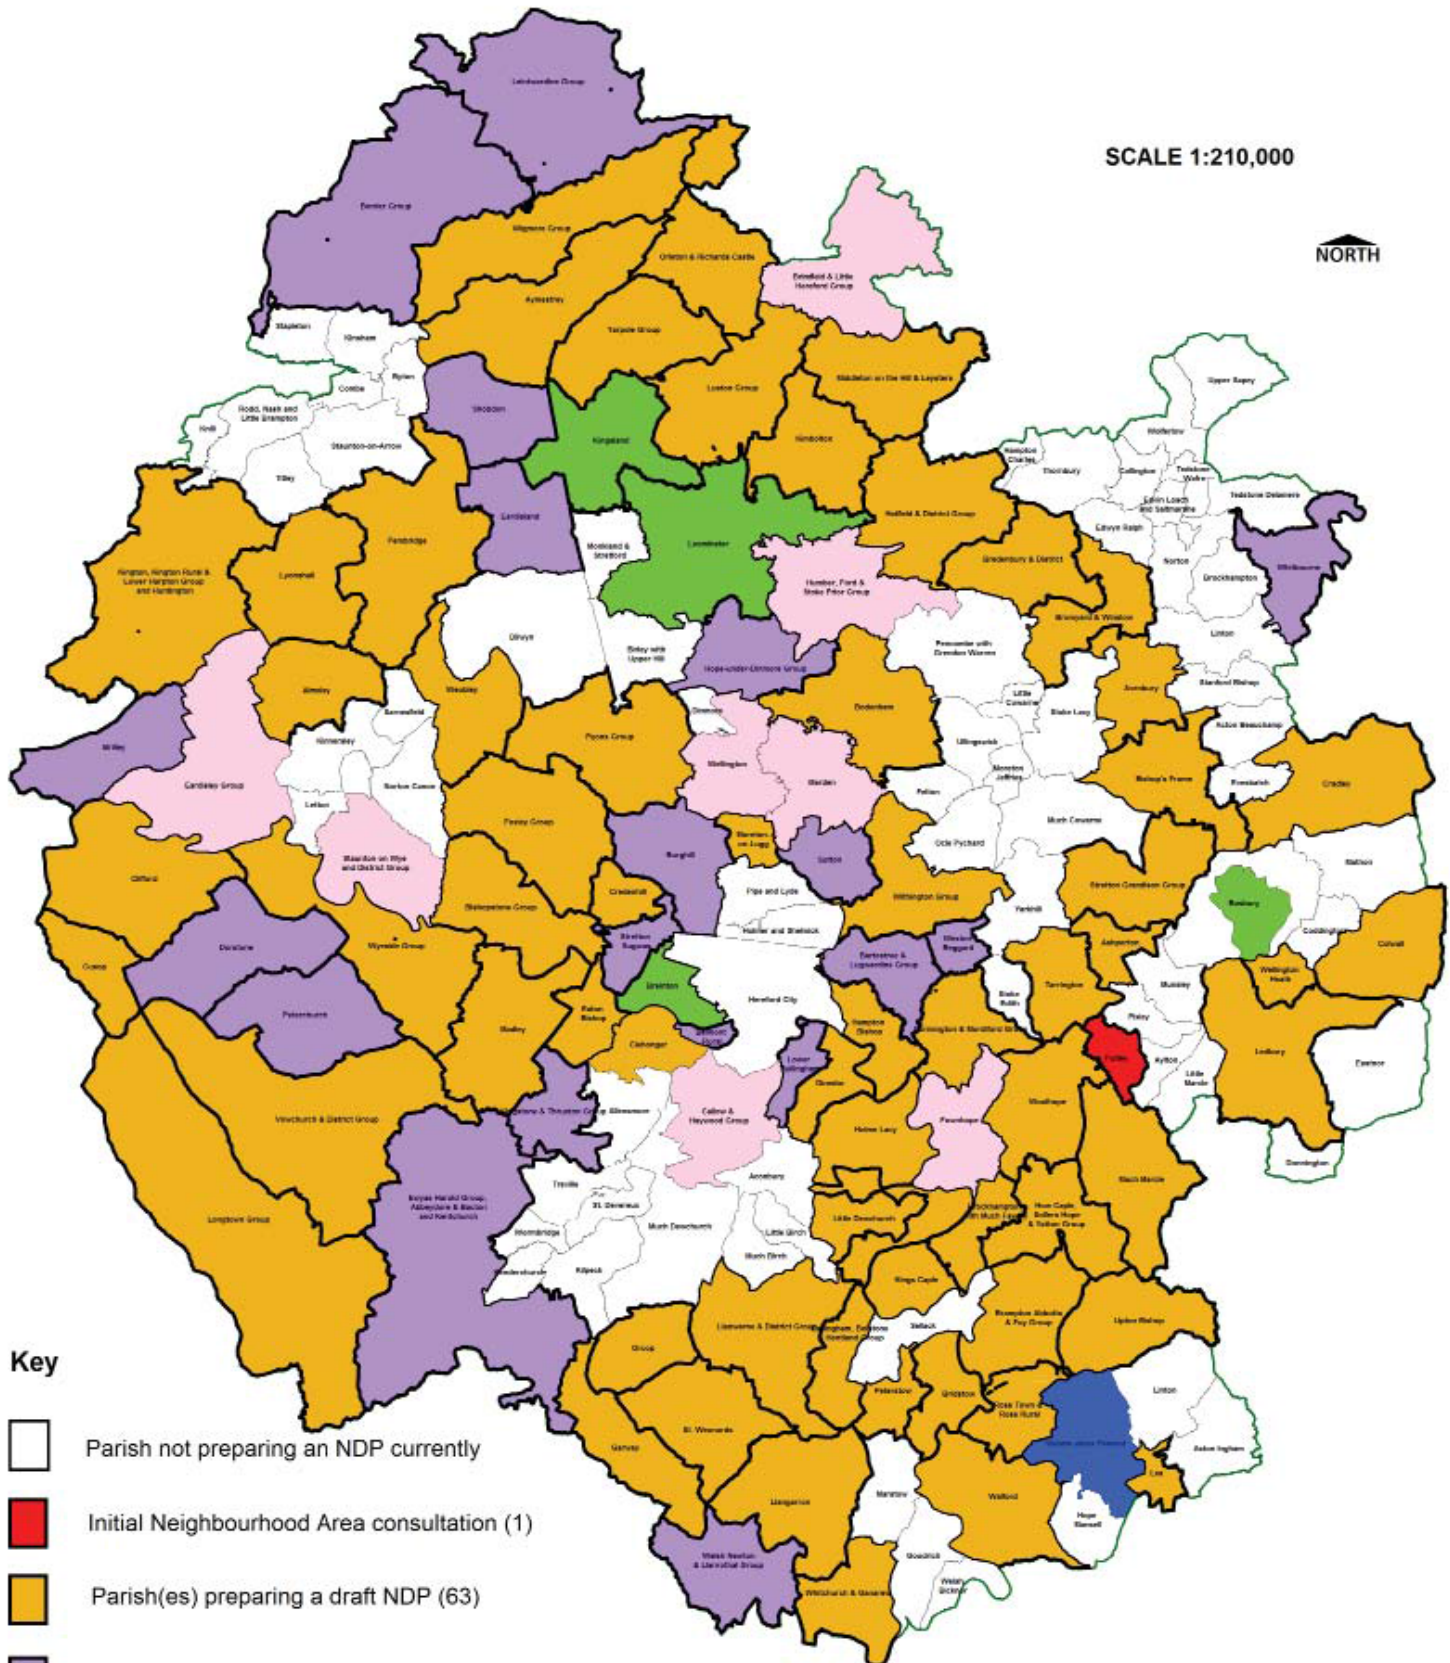

# Neighbourhood Development Plans (NDP) in Herefordshire

SCALE 1:210,000

## Key

- Parish not preparing an NDP currently
- Initial Neighbourhood Area consultation (1)
- Parish(es) preparing a draft NDP (63)
- Regulation 14 Draft NDP stage (19)
- Regulation 16 NDP submitted (7)
- NDP submitted for Examination (5)
- NDP to undergo a Referendum (1)
- NDP adopted (0)